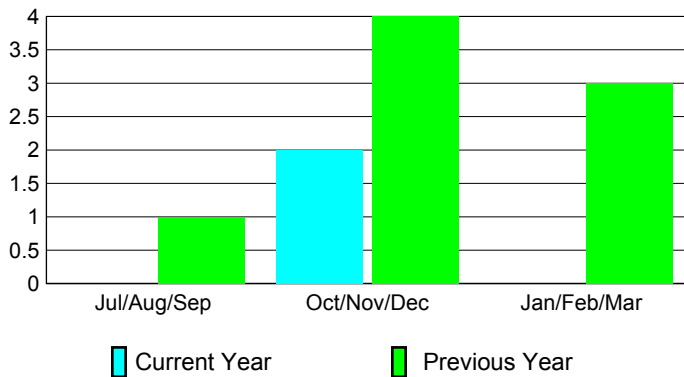

Comparison of Club Gain/Loss

Current Year Compared to the Previous Year