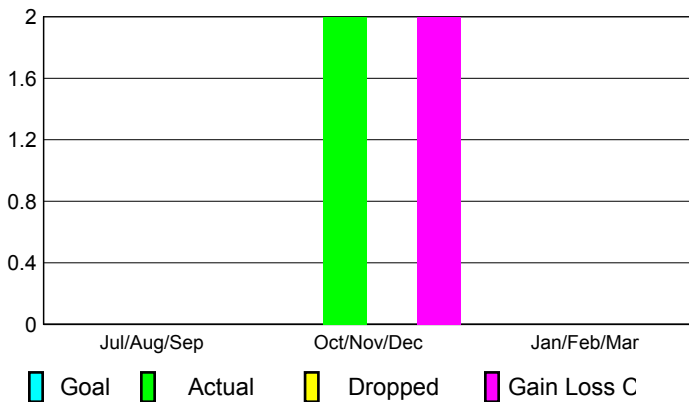

## CLUBS

Club Results  
2009-2010

Clubs  
2008-2009

Month	New Club Goal	Actual New Clubs	Actual Dropped Clubs	Gain/Loss of Clubs	Gain/Loss of Clubs
Jul/Aug/Sep	0	0	0	0	1
Oct/Nov/Dec	0	2	0	2	4
Jan/Feb/Mar	0	0	0	0	3
<b>Totals</b>	<b>0</b>	<b>2</b>	<b>0</b>	<b>2</b>	<b>8</b>

### Club Results 2009-2010

Goal, New, Dropped, Gain/Loss