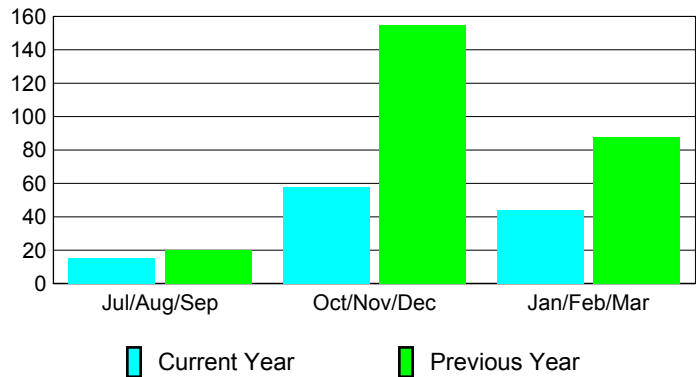

Comparison of Membership Gain/Loss

Current Year Compared to the Previous Year