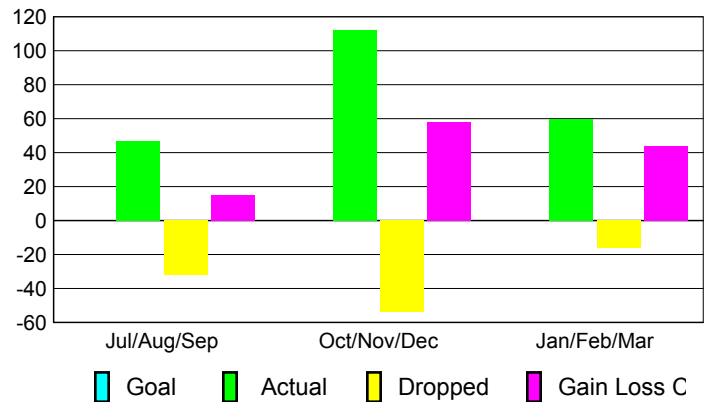

### YTD Status Quo Clubs 2009-2010

Status Quo Clubs Compared to Status Quo Members

## MEMBERSHIP

Membership Results  
2009-2010

Membership  
2008-2009

Month	Net Memb Goal	Actual New Memb	Actual Dropped Memb	Gain/Loss of Memb	Gain/Loss of Memb
Jul/Aug/Sep	0	47	-32	15	20
Oct/Nov/Dec	0	112	-54	58	155
Jan/Feb/Mar	0	60	-16	44	88
<b>Totals</b>	<b>0</b>	<b>219</b>	<b>-102</b>	<b>117</b>	<b>263</b>

### Membership Results 2009-2010

Goal, New, Dropped, Gain/Loss

### Comparison of Membership Gain/Loss

Current Year Compared to the Previous Year